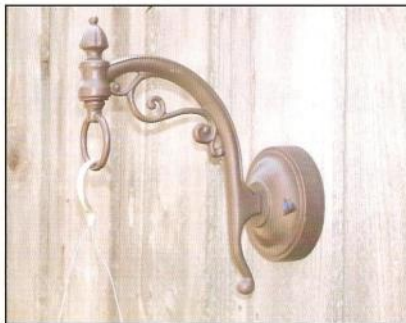

Pipes
Ht.: 6", 12", 18" & 24"
Pipe Thread: ½" both ends

LV-1000
Cast Aluminum Spike
Ht.: 6½"
Pipe Thread: ½"

LV-1600
Cast Aluminum Spike
Ht.: 10"
Includes 6" 14/2 Cable
Pipe Thread: ½"

Hose Holder

- Will accommodate 100 ft. of hose
- Comes with mounting hardware and instructions
- Available in all 52 Melissa Colors

HH-1
Wid: 21½”
Extends: 9½”

HH-DL
Wid: 21½”
Extends: 9½”

HH-LS
Wid: 21½”
Extends: 11”

HH-PT
Wid: 21½”
Extends: 11½”

HH-Special
Wid: 21½”
Extends: 9½”

(Please specify 2- Initials on Hose Holder. (3rd Initial available at extra charge)

Pot Hangers

- Can also be used to hang Wind Chimes / Bug Lights. **DO NOT EXCEED 20 LBS.**

PH-1
Ht: 12”
Extends: 9”
Backplate: 5¾”

PH-2
Ht: 11”
Extends: 11½”
Backplate: 5” X 8”

PH-3
Ht: 17”
Extends: 18”
Backplate: 5” X 8”