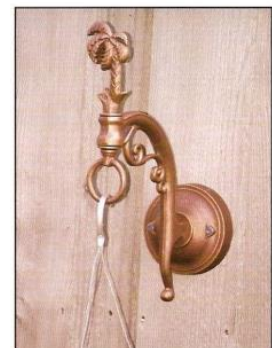

HH-1
Wid: 21½”
Extends: 9½”

HH-DL
Wid: 21½”
Extends: 9½”

HH-LS
Wid: 21½”
Extends: 11”

HH-PT
Wid: 21½”
Extends: 11½”

HH-Special
Wid: 21½”
Extends: 9½”

(Please specify 2- Initials on Hose Holder. (3rd Initial available at extra charge)

Pot Hangers

- Can also be used to hang Wind Chimes / Bug Lights. **DO NOT EXCEED 20 LBS.**

PH-1
Ht: 12”
Extends: 9”
Backplate: 5¾”

PH-2
Ht: 11”
Extends: 11½”
Backplate: 5” X 8”

PH-3
Ht: 17”
Extends: 18”
Backplate: 5” X 8”

PH-DL
Ht: 14”
Extends: 9”
Backplate: 5¾”

PH-LS
Ht: 13”
Extends: 9”
Backplate: 5¾”

PH-PT
Ht: 14”
Extends: 9”
Backplate: 5¾”