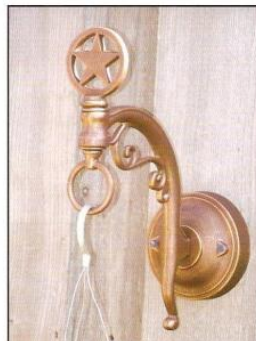

HH-1
Wid: 21½”
Extends: 9½”

HH-DL
Wid: 21½”
Extends: 9½”

HH-LS
Wid: 21½”
Extends: 11”

HH-PT
Wid: 21½”
Extends: 11½”

HH-Special
Wid: 21½”
Extends: 9½”

(Please specify 2- Initials on Hose Holder. (3rd Initial available at extra charge)

Pot Hangers

- Can also be used to hang Wind Chimes / Bug Lights. **DO NOT EXCEED 20 LBS.**

PH-1
Ht: 12”
Extends: 9”
Backplate: 5¾”

PH-2
Ht: 11”
Extends: 11½”
Backplate: 5” X 8”

PH-3
Ht: 17”
Extends: 18”
Backplate: 5” X 8”

PH-DL
Ht: 14”
Extends: 9”
Backplate: 5¾”

PH-LS
Ht: 13”
Extends: 9”
Backplate: 5¾”

PH-PT
Ht: 14”
Extends: 9”
Backplate: 5¾”