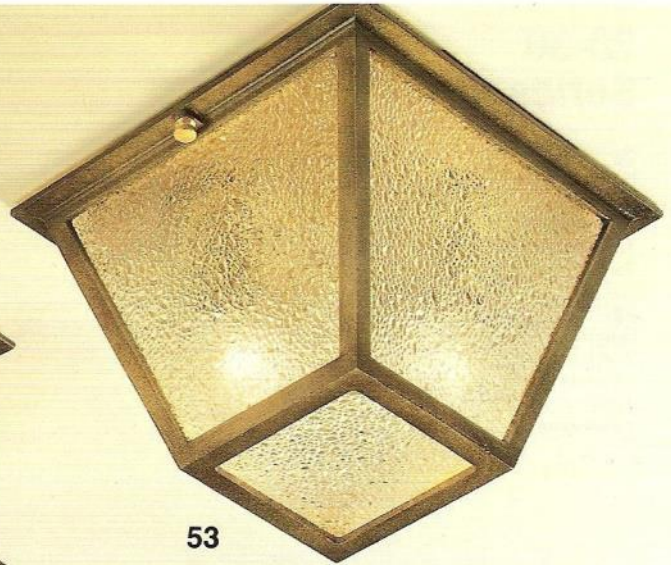

5031

5030-3 lite

5031

Height 16½"
Width 8½"
Overall 31½"
3-40 watt max

5030

Height 22½"
Width 8½"
Collar 3"
3-40 watt max

Specifications:

Panels:

Standard Clear Acrylic

Options: Seedy, Ripple, Opal, Pebble, Pearl, Rose, Honey

Socket Options:

Standard: 1 Lite Edison (100 Watt Max);

Options: 2 Lite Cluster (2-40 Watt Max) 3Lite (3-60 Watt Max), GU24, LED
6,12 watt

Material: Cast Aluminum

Colors:

57 Hand Painted Finishes

Ceiling Mounts

63

63
Height 6"
Width 8"
Length 8"
2-40 watt max

53

53
Height 6"
Width 8"
Length 8"
2-40 watt max

Specifications:

Panels:

Standard Seedy Acrylic

Options: Clear, Ripple, Opal, Pebble, Pearl, Rose, Honey

Socket Options:

Standard: (2-40 Watt Max)

Options: GU24, LED 6, 12 watt

Material: Cast Aluminum