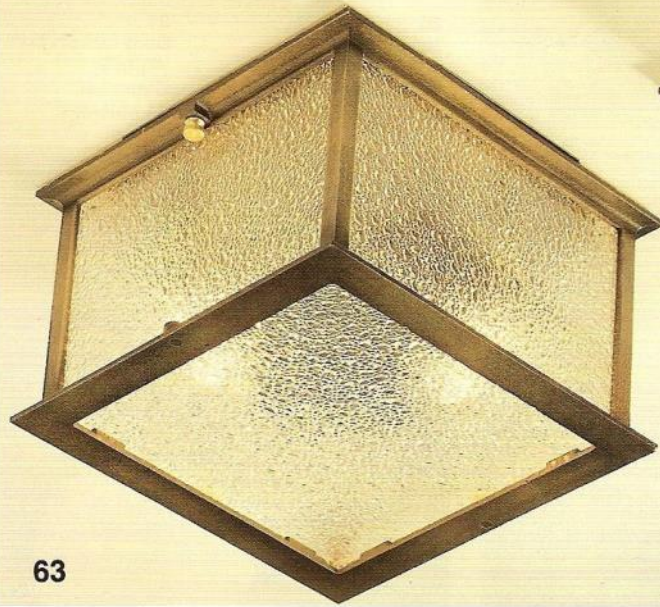

5031

5030-3 lite

5031

Height 16½"
Width 8½"
Overall 31½"
3-40 watt max

5030

Height 22½"
Width 8½"
Collar 3"
3-40 watt max

Specifications:

Panels:

Standard Clear Acrylic

Options: Seedy, Ripple, Opal, Pebble, Pearl, Rose, Honey

Socket Options:

Standard: 1 Lite Edison (100 Watt Max);

Options: 2 Lite Cluster (2-40 Watt Max) 3Lite (3-60 Watt Max), GU24, LED
6,12 watt

Material: Cast Aluminum

Colors:

57 Hand Painted Finishes

Ceiling Mounts

63

63
Height 6"
Width 8"
Length 8"
2-40 watt max

53

53
Height 6"
Width 8"
Length 8"
2-40 watt max

Specifications:

Panels:

Standard Seedy Acrylic

Options: Clear, Ripple, Opal, Pebble, Pearl, Rose, Honey

Socket Options:

Standard: (2-40 Watt Max)

Options: GU24, LED 6, 12 watt

Material: Cast Aluminum