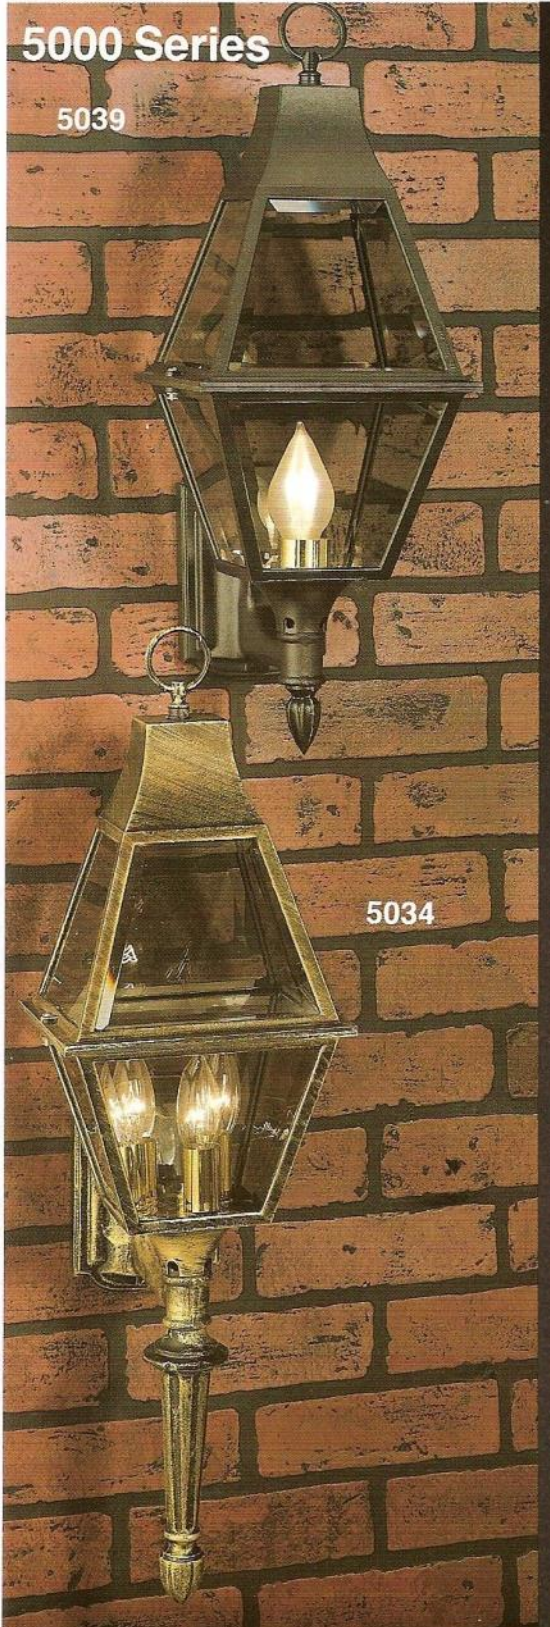

Melissa
LIGHTING

5000 Series

5039

5034

5039

Height 20"
Width 8½"
Extends 11"
Top to outlet 17"
1-60 watt max

5034

Height 28"
Width 8½"
Extends 11"
Top to outlet 17"
1-60 watt max

5031

5030-3 lite

5031

Height 16½"
Width 8½"
Overall 31½"
3-40 watt max

5030

Height 22½"
Width 8½"
Collar 3"
3-40 watt max

Specifications:

Panels:

Standard Clear Acrylic

Options: Seedy, Ripple, Opal, Pebble, Pearl, Rose, Honey

Socket Options:

Standard: 1 Lite Edison (100 Watt Max);

Options: 2 Lite Cluster (2-40 Watt Max) 3Lite (3-60 Watt Max), GU24, LED
6,12 watt

Specifications:

Panels:

Standard Seedy Acrylic

Options: Clear, Ripple, Opal, Pebble, Pearl, Rose, Honey

Socket Options:

Standard: (2-40 Watt Max)

Options: GU24, LED 6, 12 watt

Material: Cast Aluminum